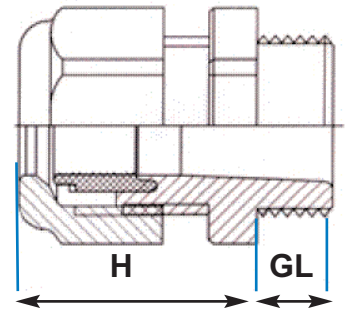

Insulated High Grade Metric Cable Glands

- ✓ IP65 Rating (IP68 when fitted with rubber washer - sold separately)
- ✓ Manufactured from nylon
- ✓ Low smoke, halogen free
- ✓ Sealing: ding qing rubber
- ✓ Pack quantity: 10pcs
- ✓ Available in white, red, black or grey
- ✓ CE

| Part No | Description | Size (mm) | GL (mm) | H (mm) |
|---------|-----------------------------|-----------|---------|--------|
| M12DB | M12 Nylon Cable Gland Black | 3 - 6.5 | 8 | 22 |
| M12DG | M12 Nylon Cable Gland Grey | 3 - 6.5 | 8 | 22 |
| M16DB | M16 Nylon Cable Gland Black | 4 - 8 | 8 | 26 |
| M16DG | M16 Nylon Cable Gland Grey | 4 - 8 | 8 | 26 |
| M16DW | M16 Nylon Cable Gland White | 4 - 8 | 8 | 26 |
| M16DR | M16 Nylon Cable Gland Red | 4 - 8 | 8 | 26 |
| M20DB | M20 Nylon Cable Gland Black | 6 - 12 | 9 | 28 |
| M20DG | M20 Nylon Cable Gland Grey | 6 - 12 | 9 | 28 |
| M20DW | M20 Nylon Cable Gland White | 6 - 12 | 9 | 28 |
| M20DR | M20 Nylon Cable Gland Red | 6 - 12 | 9 | 28 |
| M25DB | M25 Nylon Cable Gland Black | 13 - 18 | 10 | 35 |
| M25DG | M25 Nylon Cable Gland Grey | 13 - 18 | 10 | 35 |
| M25DW | M25 Nylon Cable Gland White | 13 - 18 | 10 | 35 |
| M25DR | M25 Nylon Cable Gland Red | 13 - 18 | 10 | 35 |
| M32DB | M32 Nylon Cable Gland Black | 14 - 21 | 11 | 34 |
| M32DG | M32 Nylon Cable Gland Grey | 14 - 21 | 11 | 34 |
| M32DW | M32 Nylon Cable Gland White | 14 - 21 | 11 | 34 |
| M32DR | M32 Nylon Cable Gland Red | 14 - 21 | 11 | 34 |
| M40DB | M40 Nylon Cable Gland Black | 22 - 32 | 14 | 48 |
| M40DW | M40 Nylon Cable Gland White | 22 - 32 | 14 | 48 |
| M50DB | M50 Nylon Cable Gland Black | 32 - 38 | 14 | 49 |
| M50DW | M50 Nylon Cable Gland White | 32 - 38 | 14 | 49 |
| M63DB | M63 Nylon Cable Gland Black | 37 - 44 | 18 | 50 |