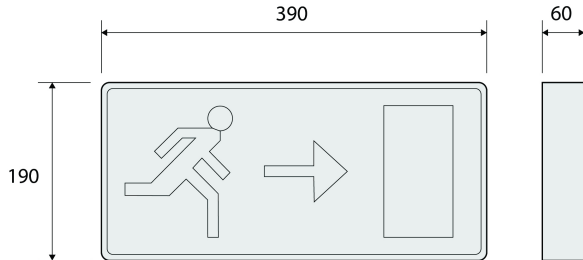

THORNCLIFFE

THORNCLIFFE LED Emergency Exit Box, Slave, 24V

GENERAL DATA

Light Source	LED
Light Source Replaceable	No
Colour/Finish	White
Material	Metal & Polycarbonate
IP Rating	IP20
IK Rating	IK10
Mounting Type	Surface
Warranty (Years)	5
Life Time Hours	50,000

DIMENSIONS & WEIGHT

Length (mm)	390
Width (mm)	60
Height (mm)	190

BLE LIGHTING AND POWER LTD

Unit 3, Drake Business Park, Drake House Crescent, Sheffield, S20 7HT
T: 01246 432325, E: sales@blelighting.co.uk, W: www.blelighting.co.uk

This document is uncontrolled if printed, all information is subject to change. Generated on 20/10/23