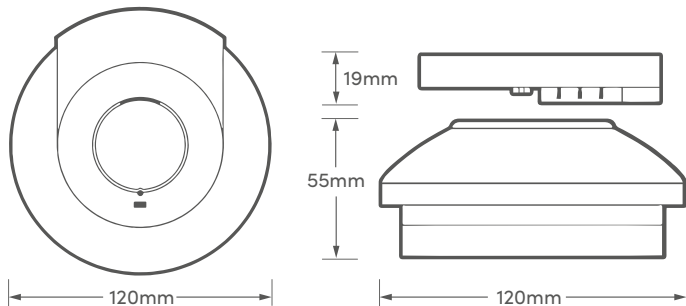

TECHNICAL INFORMATION

| | |
|------------------------|--|
| Scheme Rating: | D1 |
| Detection Type: | Photoelectric Sensor |
| Power Source: | 220-240v |
| Battery Backup: | Rechargeable Lithium Battery with 10 year life |
| Alarm Sound Level: | 85dB at 3 metres |
| Operating Temp: | 0°C ~ 40°C |
| Operating Current: | <40mA operation |
| Radio Frequency Range: | Up to 80m in open areas & 30m indoors |
| Coverage Area: | 60m ² max at 2.4m mounting height |
| Weight: | 178g |
| Approvals: | BS EN14604:2005 |