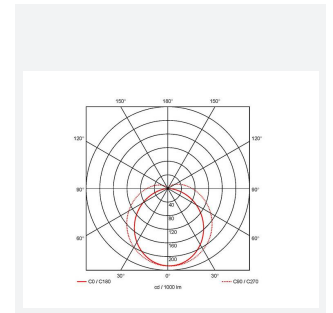

# Topline EVO

Topline EVO CCT Multi Wattage 1200mm  
Code: ATLEVO4

Category	Battens and Weatherproofs
Application	Ancillary, Commercial, Education, Healthcare, Industrial, Retail
Specification	Performance

## PRODUCT FEATURES

- High performance, multi-wattage LED CCT batten suitable for industrial and multi-purpose applications
- High efficiency up to 140 lm/W
- Excellent light uniformity through high transmittance polycarbonate diffuser
- Innovative spring clip gear tray release aids fast and easy installation
- Selectable CCT between 3000K, 4000K and 5700K
- Power selectable; offering high and low output option in each length
- Instant light output with unlimited switching
- Self-test, lithium emergency as standard

### GENERAL INFORMATION

Wattage	18W - 31W
Lumens Delivered	2500lm - 4300lm (4000K)
Lm/W	140lm/W
Beam Angle	105/140
CRI	80
CCT	3000/4000/5700K
Input	220/240V
Operating Temp	-10°C - 40°C
SDCM	6
UGR	24

### TECHNICAL INFORMATION

Light Source	LED
Colour / Finish	White
IP Rating	IP20
Class Protection	1
Internal / External	Internal
Surface / Recessed / Suspended	Surface
Lumen Depreciation L70 B50	L70 B50 54,000h
Warranty (Years)	5
CE Mark	Yes
Height	69.5 mm