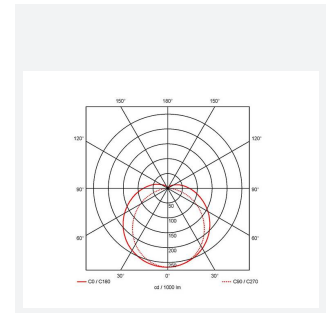

Topline EVO

Topline EVO CCT Multi Wattage 1800mm
Code: ATLEVO6

Category	Battens and Weatherproofs
Application	Ancillary, Commercial, Education, Healthcare, Industrial, Retail
Specification	Performance

PRODUCT FEATURES

- High performance, multi-wattage LED CCT batten suitable for industrial and multi-purpose applications
- High efficiency up to 140 lm/W
- Excellent light uniformity through high transmittance polycarbonate diffuser
- Innovative spring clip gear tray release aids fast and easy installation
- Selectable CCT between 3000K, 4000K and 5700K
- Power selectable; offering high and low output option in each length
- Instant light output with unlimited switching
- Self-test, lithium emergency as standard

GENERAL INFORMATION	
Wattage	32W - 56W
Lumens Delivered	4400lm - 7800lm (4000K)
Lm/W	140lm/W
Beam Angle	105/140
CRI	80
CCT	3000/4000/5700K
Input	220/240V
Operating Temp	-10°C - 40°C
SDCM	6
UGR	30

TECHNICAL INFORMATION	
Light Source	LED
Colour / Finish	White
IP Rating	IP20
Class Protection	1
Internal / External	Internal
Surface / Recessed / Suspended	Surface
Lumen Depreciation L70 B50	L70 B50 54,000h
Warranty (Years)	5
CE Mark	Yes
Height	69.5 mm