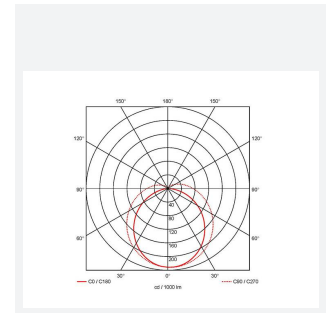

Topline EVO

Topline EVO CCT Multi Wattage 1500mm
Code: ATLEVO5

Category	Battens and Weatherproofs
Application	Ancillary, Commercial, Education, Healthcare, Industrial, Retail
Specification	Performance

PRODUCT FEATURES

- High performance, multi-wattage LED CCT batten suitable for industrial and multi-purpose applications
- High efficiency up to 140 lm/W
- Excellent light uniformity through high transmittance polycarbonate diffuser
- Innovative spring clip gear tray release aids fast and easy installation
- Selectable CCT between 3000K, 4000K and 5700K
- Power selectable; offering high and low output option in each length
- Instant light output with unlimited switching
- Self-test, lithium emergency as standard

GENERAL INFORMATION	
Wattage	24W - 43W
Lumens Delivered	3300lm - 6000lm (4000K)
Lm/W	140lm/W
Beam Angle	105/140
CRI	80
CCT	3000/4000/5700K
Input	220/240V
Operating Temp	-10°C - 40°C
SDCM	6
UGR	25

TECHNICAL INFORMATION	
Light Source	LED
Colour / Finish	White
IP Rating	IP20
Class Protection	1
Internal / External	Internal
Surface / Recessed / Suspended	Surface
Lumen Depreciation L70 B50	L70 B50 54,000h
Warranty (Years)	5
CE Mark	Yes
Height	69.5 mm