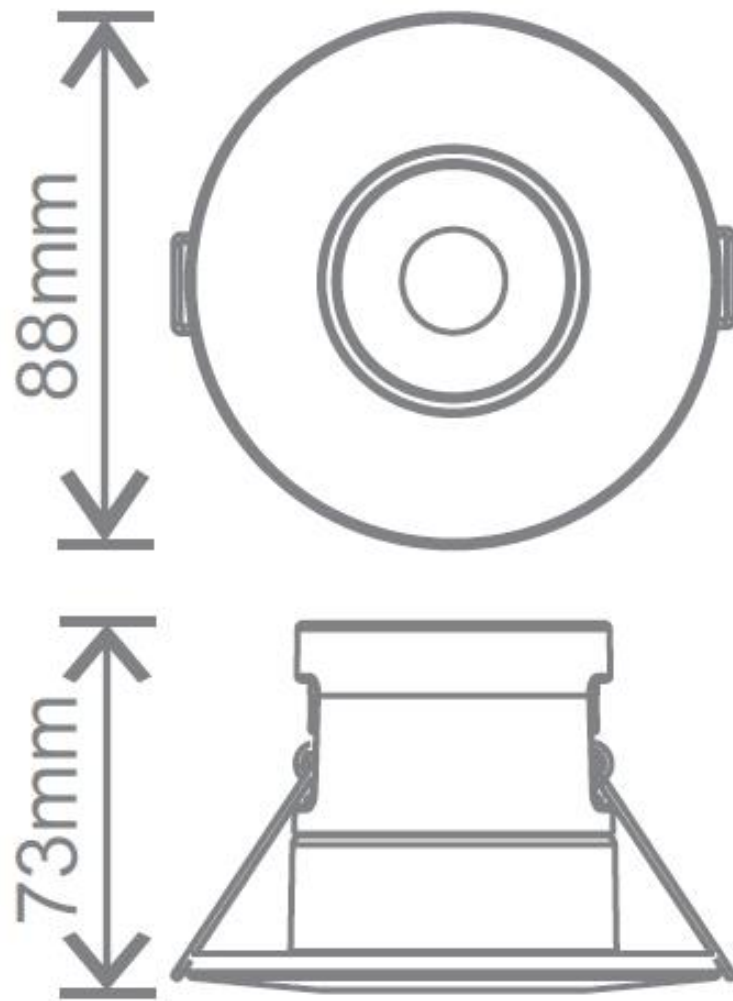

Choice of interchangeable magnetic bezel finishes

Supplied with white magnetic bezel

Can be installed under insulation

High lumen output

Long life of 30,000h

Instant start

Mercury free

Unit D2 Kennetside, Bone Lane

Newbury, Berkshire

T: 01635 523 713 E: sales@kosnic.com W: <http://www.kosnic.com>

Specifications

KFDL06DIM/SCT-WHT	
Shape / Type	Fire Rated Downlight
Wattage (w)	6
Total Lumens (lm)	550 lm (3000 K) 600 lm (4000 K) 550 lm (6000 K)
Input Voltage	220-240 Vac 50-60 Hz
CCT Temperature (k)	3000 / 4000 / 6000
Rated Life (hrs)	50000
Switch Cycles	15000
Beam Angle (°)	60
CRI	80
Dimmable	Yes
IP Rating	IP65
Class Protection	Class I
Start Time (s)	0.5
Warm-up Time (s)	Instant full light
Width (mm)	88
Height (mm)	73
Depth (mm)	73
Cut-out (mm)	64
Ambient Temperature (°C)	-20 to 40
Barcode	5060063428581