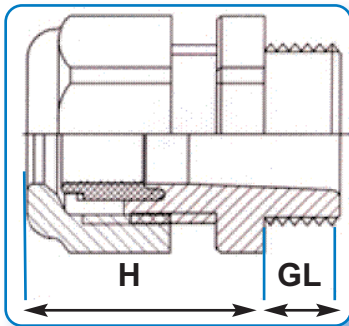

Insulated High Grade **PG** Cable Glands

- ✓ IP65 (IP68 when fitted with washer)
- ✓ Manufactured from Nylon / Low Smoke & Halogen Free
- ✓ Lock Nut Included / Sealing: Ding qing rubber / RoHS Compliant
- ✓ Pack Qty: 10pcs
- ✓ CE

Part Number	PG Cable Gland Description	CableSize (mm)	GL (mm)	H (mm)
PG7DG	PG7 Nylon Cable Gland Grey	3-6.5	8	22
PG9DB	PG9 Nylon Cable Gland Black	4-8	8	26
PG9DG	PG9 Nylon Cable Gland Grey	4-8	8	26
PG9DW	PG9 Nylon Cable Gland White	4-8	8	26
PG11DG	PG11 Nylon Cable Gland Grey	5-10	8	27
PG13.5DB	PG13.5 Nylon Cable Gland Black	6-12	9	28
PG13.5DG	PG13.5 Nylon Cable Gland Grey	6-12	9	28
PG13.5DW	PG13.5 Nylon Cable Gland White	6-12	9	28
PG16DB	PG16 Nylon Cable Gland Black	10-14	10	30
PG16DG	PG16 Nylon Cable Gland Grey	10-14	10	30
PG16DW	PG16 Nylon Cable Gland White	10-14	10	30
PG21DB	PG21 Nylon Cable Gland Black	13-18	10	35
PG21DG	PG21 Nylon Cable Gland Grey	13-18	10	35
PG21DW	PG21 Nylon Cable Gland White	13-18	10	35
PG29DG	PG29 Nylon Cable Gland Grey	18-25	12	40
PG29DW	PG29 Nylon Cable Gland White	18-25	12	40