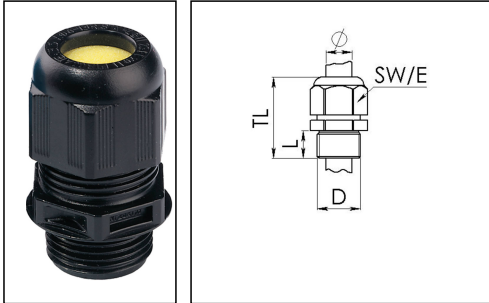

ESKE/1-e 20

Ex-cable gland, polyamide with short thread, RAL 9005, M20

Products may differ in size, colour and appearance to those shown. If you require further information or customisation, please contact us directly.

Material cable gland	Polyamide
Material sealing gasket	EPDM
Temp. range min	-40 °C
Temp. range max	75 °C
Protection class	IP66 / IP68 (5 bar 30 min)
Type of protection	Ex eb, Ex tb
Ex-Certificate	IECEx, ATEX
Glow wire test	750 °C
Thread type	M
Ø Connection thread D	20
Lead	1,5
Length screw-in thread L	10 mm
Ø cable diameter min	7 mm
Ø cable diameter max	13 mm
Key width SW	24 mm
Collar diameter (E)	27 mm
Total length TL	36 mm - 45 mm
Install. torques fitting	2,3 N/m
Install. torques cap nut	1,5 N/m
Equipment	Incl. connection thread gasket
Product Color	RAL 9005
Order no. RAL 9005	10103365
Type	ESKE/1-e 20
Packing unit	50
EAN number	4007685082792