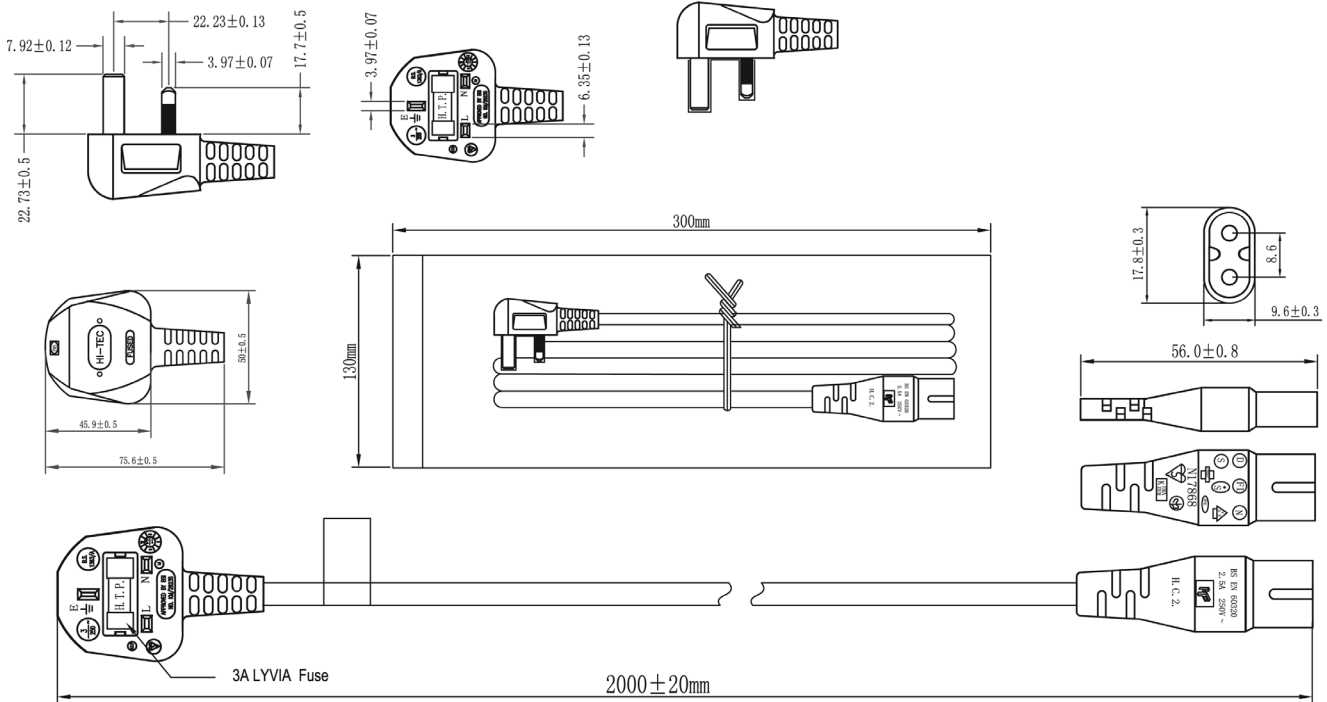

## UK Plug to Figure 8 Type

### Specifications:

Cable Length - Imperial	: 6.56ft
Cable Length - Metric	: 2m
Connector Type A	: Mains Plug, UK
Connector Type B	: IEC 60320 C7 (Figure 8)
Jacket Colour	: Black
Voltage Rating	: 240V
Current Rating	: 13A

Dimensions : Millimetres

### Part Number Table

Description	Part Number
Lead 13A Plug to Fig 8 (C7) 2m	PE01077